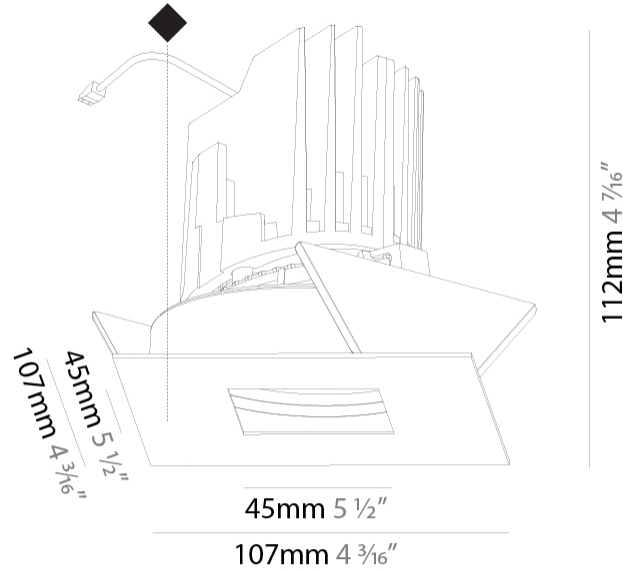

PHYSICAL

Shape: Square
Length (mm): 107
Length (in): 4 3/16
Width (mm): 107
Width (in): 4 3/16
Depth (mm): 112
Depth (in): 4 7/16
Ceiling Thickness (mm): 10 / 12.5 / 15
Ceiling Thickness (in): 3/8 or 1/2 or 9/16
Min. Recessing Depth (mm): 130
Min. Recessing Depth (in): 5 1/8
Light Distribution: Adjustable / Downlight
Weight (kg): 0.479
Weight (lbs): 1.06
Fixture Finish: SSR / BKV / CWI / CRY / HAB / UFT / ITA / RUA / FTG / MYG / LOD / PUS / FRO / FUP / KIA / POP / BLS / SPG / MEY / GOH / GUM / CHC / COM / ABZ / JAG / OBR / MOS / ROR
Fixture Material: Aluminum Die Cast
Cut-out Measurements: 98mm / 3 7/8"

ELECTRICAL

Lamp Type: LED (Zhaga Standard)
Input Wattage (W): 13.2 / 16.5
Total Output Wattage (W): 12 / 14
Dimming: Tri-Mode (Non-Dimming and Phase Dimming (120Vac only) and 0-10V Dimming)
Driver Included: No
Driver Location: Recessed Housing
Driver Type: Constant Current - Universal
Driver Class: Class 2
Housing: See components
Input Voltage (V): 120 - 277
Constant Current (MA): 350

LED

Number of LEDs: 1
Color Temperature (°K): 2700 / 3000 / 3500 / 4000
Max. Delivered Lumen (lm): 850 / 950 / 1019 / 1040
Nominal Lumen (lm): 960 / 1070 / 1156 / 1180
CRI: >90 CRI
Lamp Life (hrs): 50000

OPTICAL

Reflector°: 10
Adjustability: Rotational 355°; Tilt 30°

RATINGS AND CERTIFICATIONS

Certified By: Certified for North American Standards
IP rating: IP20